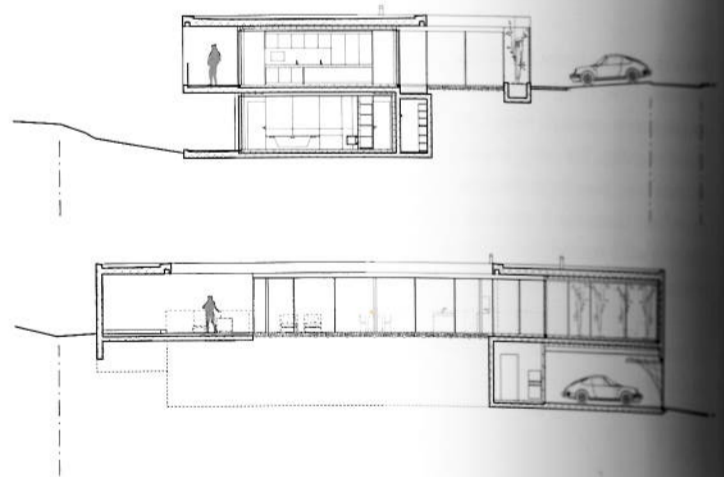

10000x

New Edition
100%
new projects

**EUROPEAN
ARCHITECTURE**

01

02

03

04

House on Lake Biel

This house is located on the south side of Lake Biel, in close proximity to a villa designed in the 1970s by the architect Fritz Haller. The views across the lake landscape, the Jura Mountains with their vineyards and the moorland conservation area are breathtaking. Nature and the adjacent villa were defining elements for the architects when drafting the design concept. On the ground floor, the theme of flowing space clearly relates to the spatial concept of the adjacent villa and also strengthens connections to exterior areas and the stunning views of the surrounding landscape.

01 Exterior with pool | 02 Entrance with bamboo garden | 03 Exterior with Zen garden | 04 Seating area | 05 Sections

05